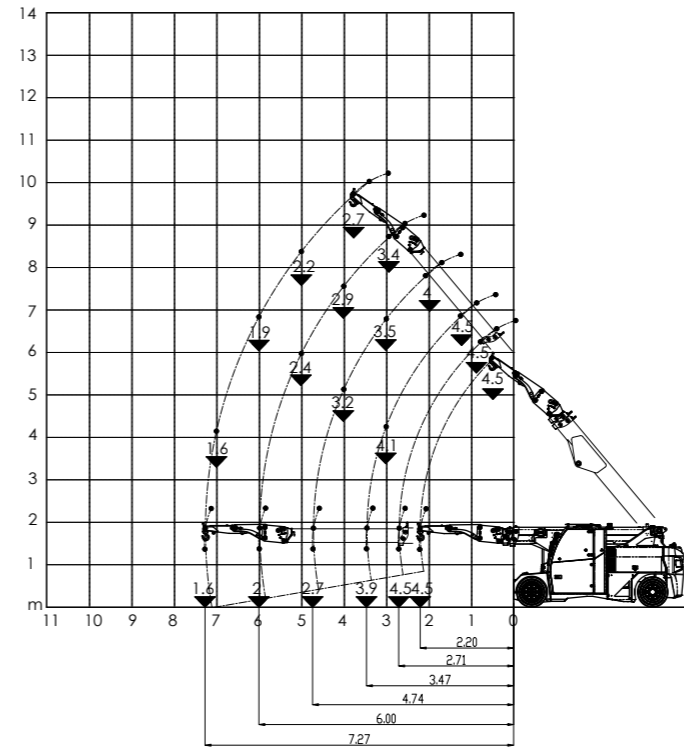

Mechanic jib extension 4,5T hook up