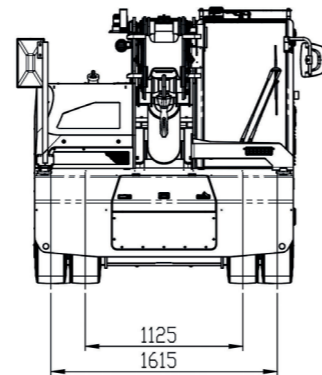

FRONT-WHEELS DRIVE WITH COUNTER ROTATION

HYDRAULICALLY TELESCOPING PROPORTIONALLY TYPE BOOM

FULL ELECTRIC

Technical features

Max Capacity kg	10,000	Front-wheels drive. N°2 electric motors AC 7,5 kW 80V. Insulation class H	LMI Electronic safe load indicator and tilting moment limiter
	Dimension mm	3955x1845x1970	Total Kg. 10.720
			83.2 V - 420 Ah 4 working hours in full electric + 4 working hours in hybrid mode
		Front nr. 4 superelastic 250x15/15" Rear nr. 2 superelastic 250x15/15."	+63°/-10°
		Rear through steering axle Steering angle -90/+90	Motor driven pump 1x16 kW-72 V AC

Dimensions

Options :

- HYDRAULIC WINCH
- HYDRAULIC JIB WITH HYDRAULIC EXTENSION
- BENDABLE MANUAL JIB WITH MANUAL EXTENSION
- NON-MARKING TIRES
- RADIO REMOTE CONTROL
- HYDRAULIC FORKS
- MAN BUCKET
- ATEX CONVERSIONS
- CUSTOMIZED PAINTING