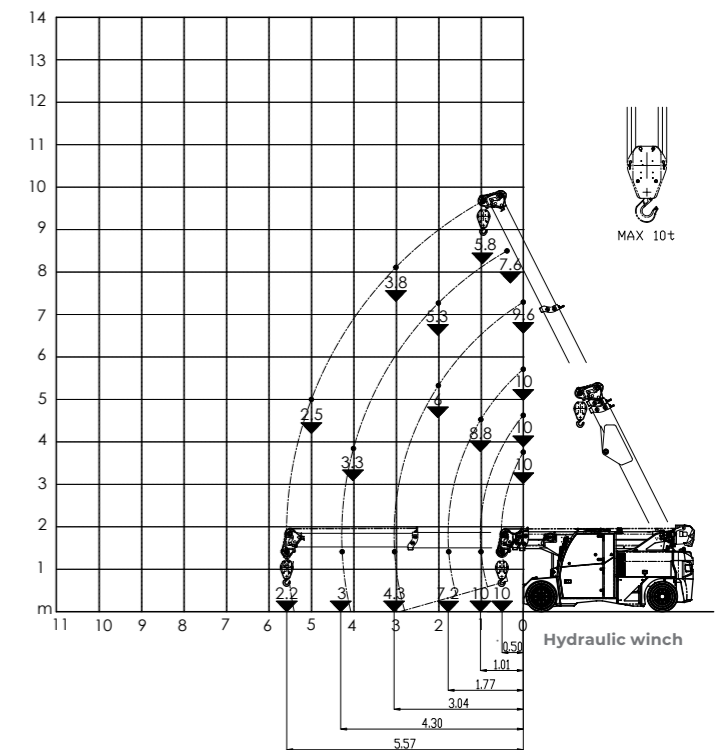

Load charts

EU Standards CE

	UNI ISO 4301-2: A1
	2006/42 CE-2014/30 UE-2014/35 UE- 2000/14 and subsequent modifications
	EN 13000:2014 ANSI/ASME B30.5-2011 and subsequent modifications