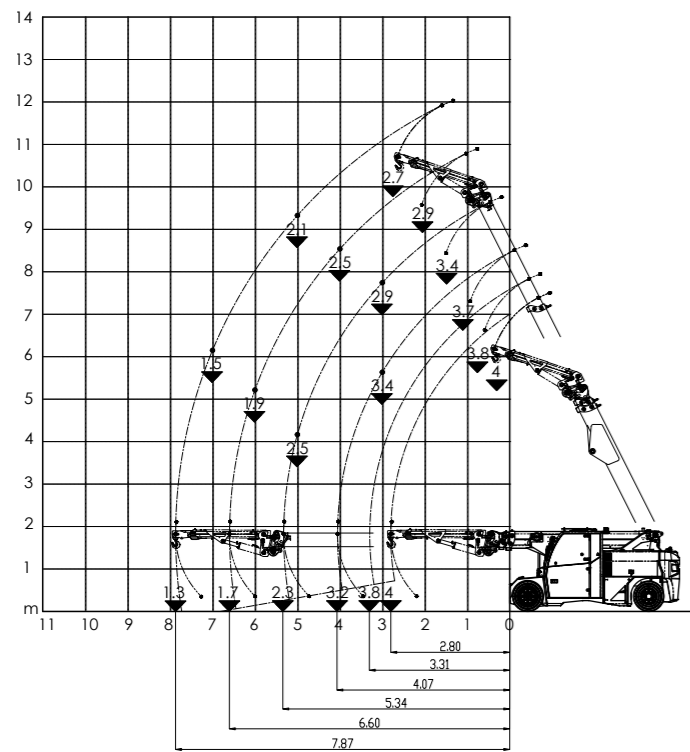

Load charts

EU Standards CE

	UNI ISO 4301-2: A1
	2006/42 CE-2014/30 UE-2014/35 UE- 2000/14 and subsequent modifications
	EN 13000:2014 ANSI/ASME B30.5-2011 and subsequent modifications

MC 100 HYBRID

Mechanic jib 6T Hook up

Mechanic jib 6 T Hook down

Mechanic jib extension 4,5T hook up

Mechanic jib extension 4,5T hook down

Short close hydraulic jib

Short open hydraulic jib

Hydraulic forks 6T