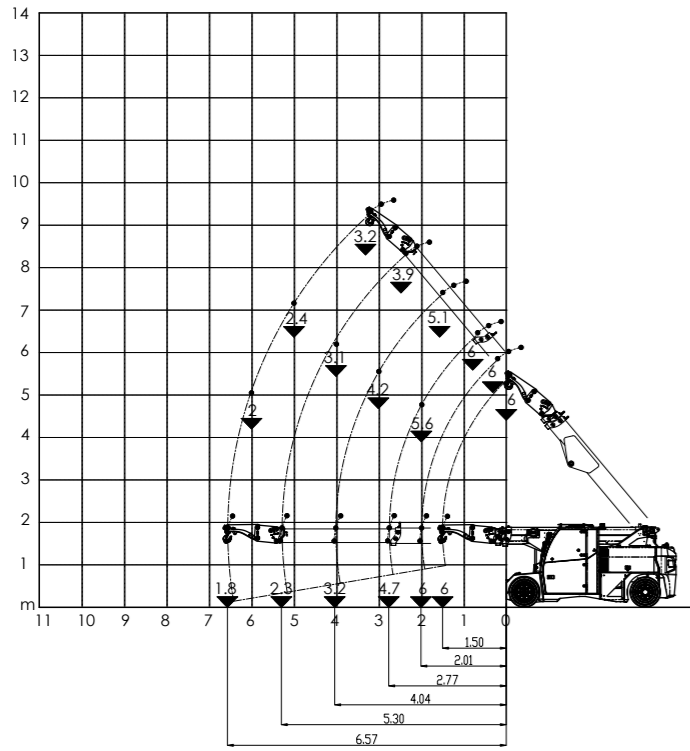

Dimensions

Options :

- HYDRAULIC WINCH
- HYDRAULIC JIB WITH HYDRAULIC EXTENSION
- BENDABLE MANUAL JIB WITH MANUAL EXTENSION
- NON-MARKING TIRES
- RADIO REMOTE CONTROL
- HYDRAULIC FORKS
- MAN BUCKET
- ATEX CONVERSIONS
- CUSTOMIZED PAINTING

Load charts

EU Standards CE

	UNI ISO 4301-2: A1
	2006/42 CE-2014/30 UE-2014/35 UE- 2000/14 and subsequent modifications
	EN 13000:2014 ANSI/ASME B30.5-2011 and subsequent modifications

MC 100 HYBRID

Mechanic jib 6T Hook up