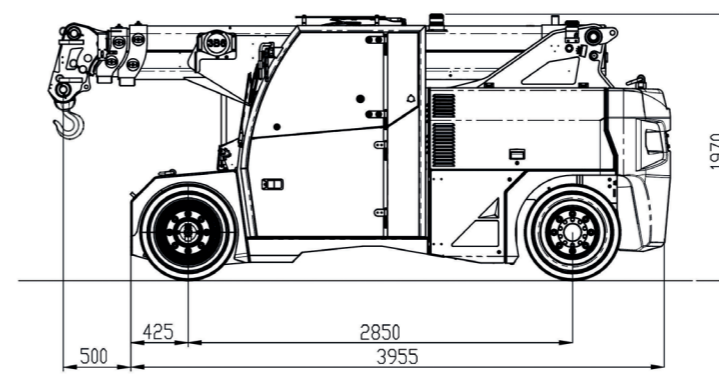

FRONT-WHEELS DRIVE WITH COUNTER ROTATION

HYDRAULICALLY TELESCOPING PROPORTIONALLY TYPE BOOM

FULL ELECTRIC

Technical features

Max Capacity kg	10,000	Front-wheels drive. N°2 electric motors AC 7,5 kW 80V. Insulation class H	LMI Electronic safe load indicator and tilting moment limiter
	Dimension mm	3955x1845x1970	Total Kg. 10.720
			83.2 V - 420 Ah 4 working hours in full electric + 4 working hours in hybrid mode
		Front nr. 4 superelastic 250x15/15" Rear nr. 2 superelastic 250x15/15."	+63°/-10°
		Rear through steering axle Steering angle -90/+90	Motor driven pump 1x16 kW-72 V AC

Dimensions

Options :

- HYDRAULIC WINCH
- HYDRAULIC JIB WITH HYDRAULIC EXTENSION
- BENDABLE MANUAL JIB WITH MANUAL EXTENSION
- NON-MARKING TIRES
- RADIO REMOTE CONTROL
- HYDRAULIC FORKS
- MAN BUCKET
- ATEX CONVERSIONS
- CUSTOMIZED PAINTING