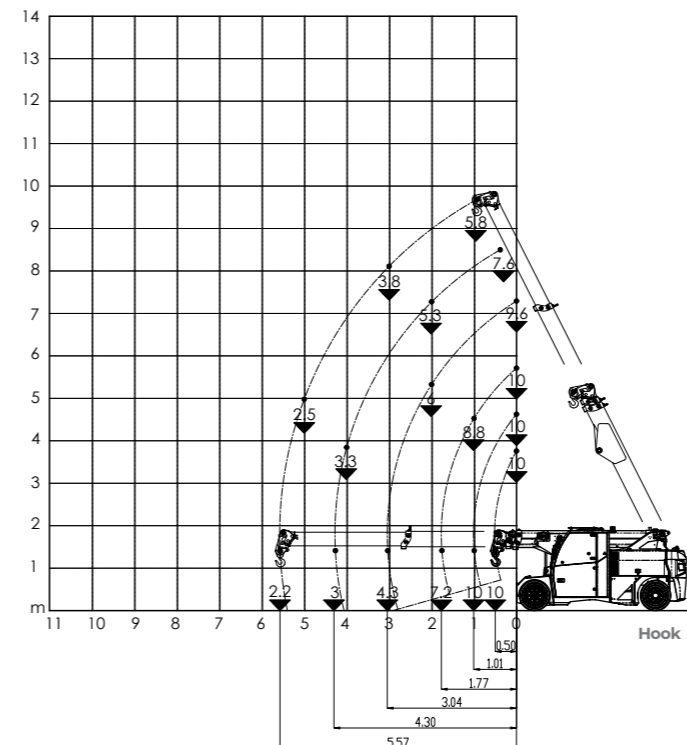

Load charts

EU Standards CE

	UNI ISO 4301-2: A1
	2006/42 CE-2014/30 UE-2014/35 UE- 2000/14 and subsequent modifications
	EN 13000:2014 ANSI/ASME B30.5-2011 and subsequent modifications