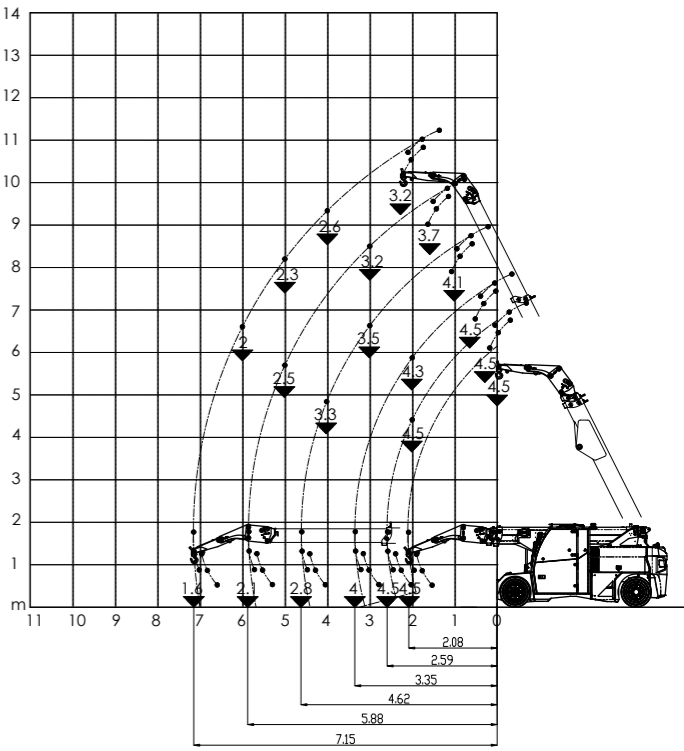

Mechanic jib extension 4,5T hook down