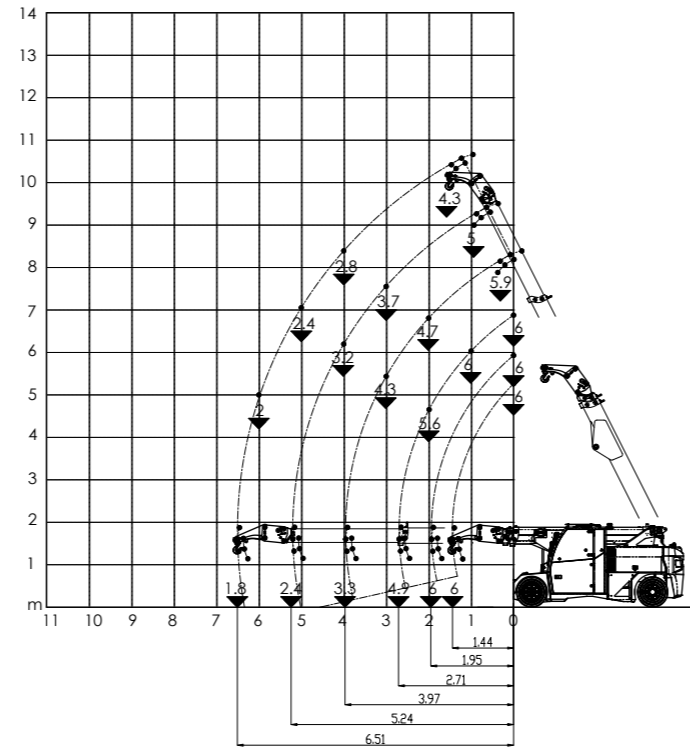

Mechanic jib 6 T Hook down