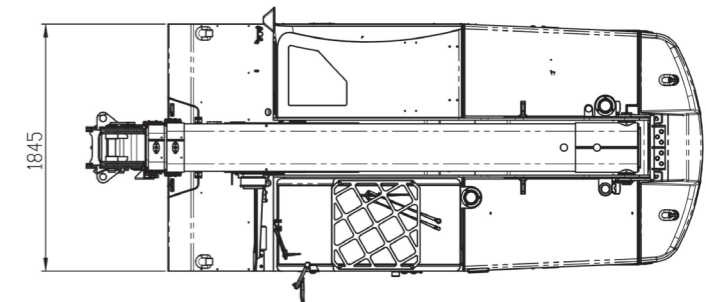

FRONT-WHEELS DRIVE WITH COUNTER ROTATION

HYDRAULICALLY TELESCOPING PROPORTIONALLY TYPE BOOM

FULL ELECTRIC

Technical features

Max Capacity kg	10,000	Front-wheels drive. N°2 electric motors AC 7,5 kW 80V. Insulation class H	LMI Electronic safe load indicator and tilting moment limiter
	Dimension mm	3955x1845x1970	Total Kg. 10.720
			83.2 V - 420 Ah 4 working hours in full electric + 4 working hours in hybrid mode
		Front nr. 4 superelastic 250x15/15" Rear nr. 2 superelastic 250x15/15."	+63°/-10°
		Rear through steering axle Steering angle -90/+90	Motor driven pump 1x16 kW-72 V AC

Dimensions

Options :

- HYDRAULIC WINCH
- HYDRAULIC JIB WITH HYDRAULIC EXTENSION
- BENDABLE MANUAL JIB WITH MANUAL EXTENSION
- NON-MARKING TIRES
- RADIO REMOTE CONTROL
- HYDRAULIC FORKS
- MAN BUCKET
- ATEX CONVERSIONS
- CUSTOMIZED PAINTING