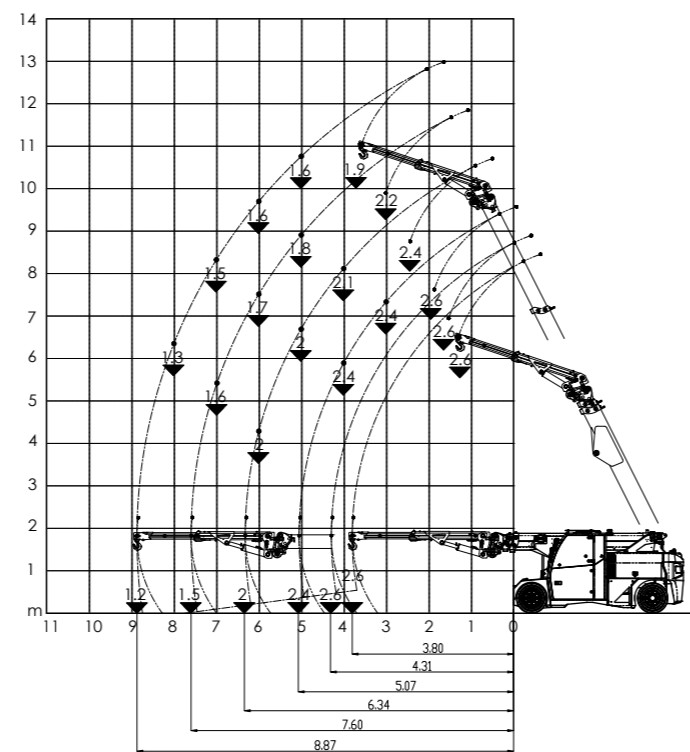

Load charts

EU Standards CE

	UNI ISO 4301-2: A1
	2006/42 CE-2014/30 UE-2014/35 UE- 2000/14 and subsequent modifications
	EN 13000:2014 ANSI/ASME B30.5-2011 and subsequent modifications

MC 100 HYBRID

Mechanic jib 6T Hook up

Mechanic jib 6 T Hook down

Mechanic jib extension 4,5T hook up

Mechanic jib extension 4,5T hook down

Short close hydraulic jib

Short open hydraulic jib

Hydraulic forks 6T