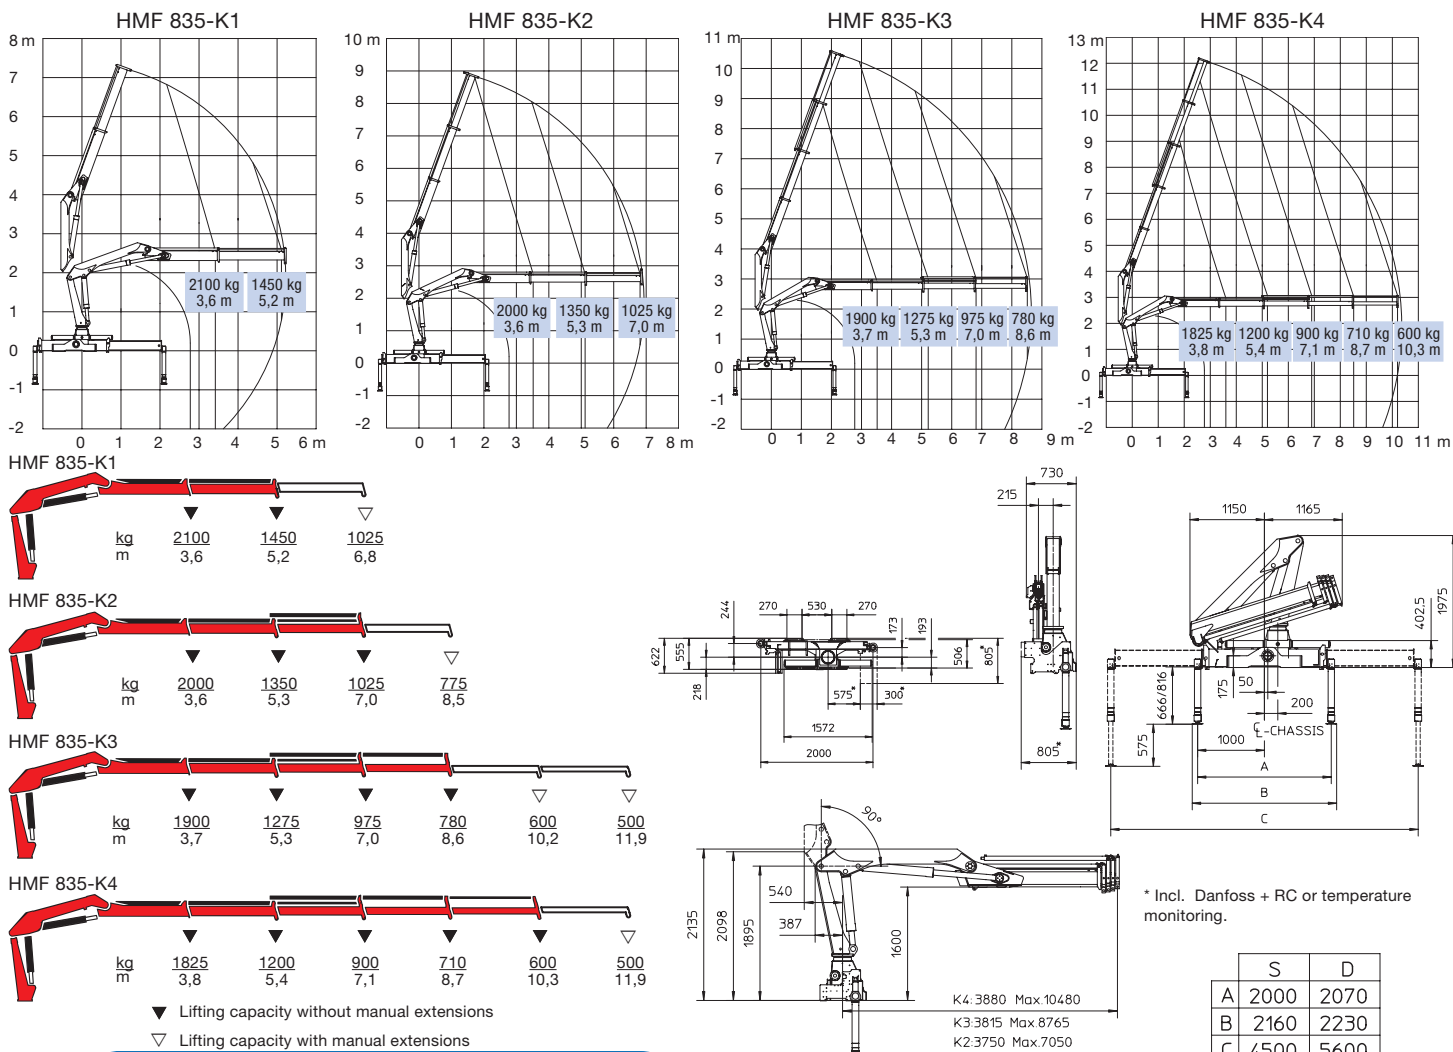

HMF 835-K

- power to lift.

HMF Knuckle Boom Loader 835-K

HMF loader Series 835-K in the 8 tm range

- The HMF 835-K is a loader with a hydraulic reach and lifting capacity second to none within this category.
- Equipped with manual extensions, the total reach is 11.9 metres with a lifting capacity of 500 kg.
- The 835-K is suitable for hook applications and for use in conjunction with hydraulic attachments such as rotator and grab, which make this 8 tonne-metre loader a very useful and versatile lifting tool.
- Regeneration of the oil in all extension cylinders provides high working speeds on the jib extension movements.
- Available as standard with HMF's totally integrated user-friendly RCL Safety System, which only intervenes when absolutely necessary.
- Can be specified with 2-stage LMB or EVS safety systems, which allow the operator to concentrate on difficult tasks whilst ensuring the vehicle remains stable.
- The loader series is available with the following options: radio remote control, stand-up control, winch, transport alarm and temperature monitoring.

Loading group B3		835-K1	835-K2	835-K3	835-K4
Load moment	tm	7.6	7.2	7.0	6.9
Hydraulic reach	m	5.3	7.1	8.8	10.5
Slewing torque	kgm	950	950	950	950
Slewing angle	°	400	400	400	400
Height above chassis	mm	1975	1975	1975	1975
Width, folded	mm	2300	2300	2300	2350
Length of loader, no extra valves	mm	670	670	670	670
Length of loader, with extra valves	mm	730	730	730	730
Stabilizer spread, standard	mm	4500	4500	4500	4500
Stabilizer spread, double extension	mm	5600	5600	5600	5600
Weight excl. stabilizers	kg	930	1005	1075	1140
Weight of stabilizers, standard	kg	164	164	164	164
Working pressure	MPa	28.5	28.5	28.5	28.5
Pump performance	l/min	35	35	25	25
Oil tank capacity, separate tank	l	42	42	42	42
Power consumption	kW	16	16	12	12