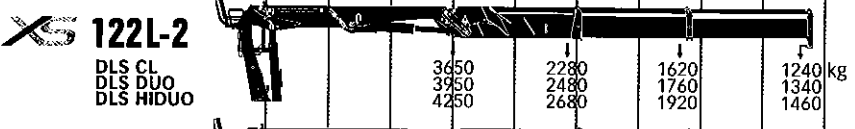

0 1 2 3 4 5 6 7 8 9 10 11 12 13 14 15 16 17 18 19 20 21 22 23 m

0 1 2 3 4 5 6 7 8 9 10 11 12 13 14 15 16 17 18 19 20 21 22 23 m

There are many more variants available of each model XS 122, 144 and 166

\*with more manual extensions fitted the parking width 2.5 m will be exceeded