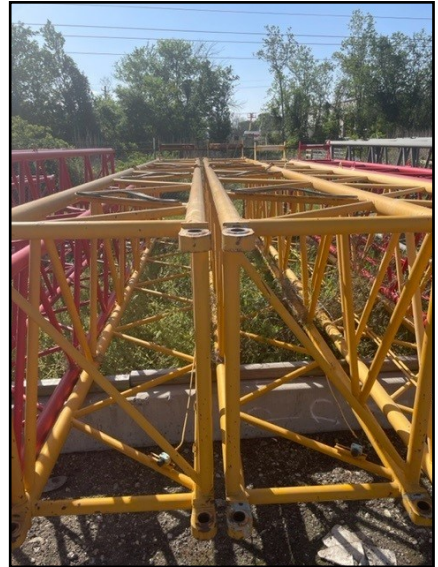

TNT CRANE & RIGGING EQUIPMENT FOR SALE

Liebherr 1100-2 120 Ton All Terrain Crane

Year	2003
Boom	171' (5 sections)
Jib	62' with 23' and 46' main boom extensions
Winches	Main Winch
Counterweight	77,200 lbs (7 pieces)
Blocks	63 ton, 3 Sheave Block 8.5 ton Ball
Engine	Upper: Liebherr D 924 TI-E Lower: Liebherr D 9408 TI-E
Hours	Upper: 23,732 (as of April 2022) Lower: 5,935 (as of April 2022)
Carrier km	75,997 km (as of April 2022)

CONTACT— Kevin Lawson at (903) 220-8900 or klawson@tntrane.com

Liebherr 1100-2 120 Ton All Terrain Crane

CONTACT— Kevin Lawson at (903) 220-8900 or klawson@tntrane.com