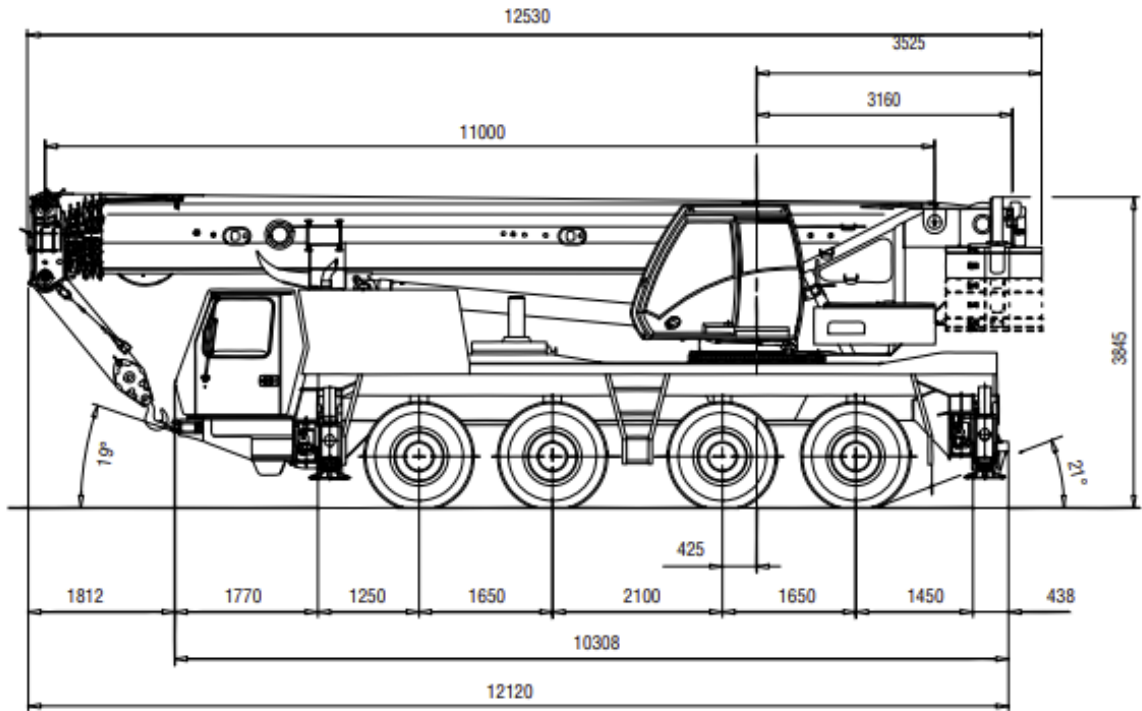

GROVE

GMK 4080-1

Serial Number 4080-2056

INFORMATION

YEAR OF PRODUCTION

2007

LOCATION

Oman/ UAE in a week

Price: On Request

Contact

martin.kirby@johnsonarabia.com

GROVE

GMK 4080-1

Serial Number 4080-2056

DATA SHEET

Year:	2007
Capacity:	80 t
Carrier Kilometres:	119,775 Kms
Upper Engine Hrs:	15,464 Hrs
Engine Make:	Mercedes
Transmission:	ZF-AS TRONIC automatic
Boom Length:	51 m
Fly Length :	15 m
Tyre size:	16.00 R25
Counterweight/s:	19.3t
Winches:	1
Hook Blocks:	3- Sheave 40t
Accessories:	N/A
Comments:	Excellent condition

GROVE

GMK 4080-1

Serial Number 4080-2056

DIMENSIONS

Price: On Request

Contact

martin.kirby@johnsonarabia.com

GROVE

GMK 4080-1

Serial Number 4080-2056

11,0 - 51,0 m

0° - 40°
8,7/15,0/21,0 m

7,0 m

360°

WORKING RANGE

Price: On Request