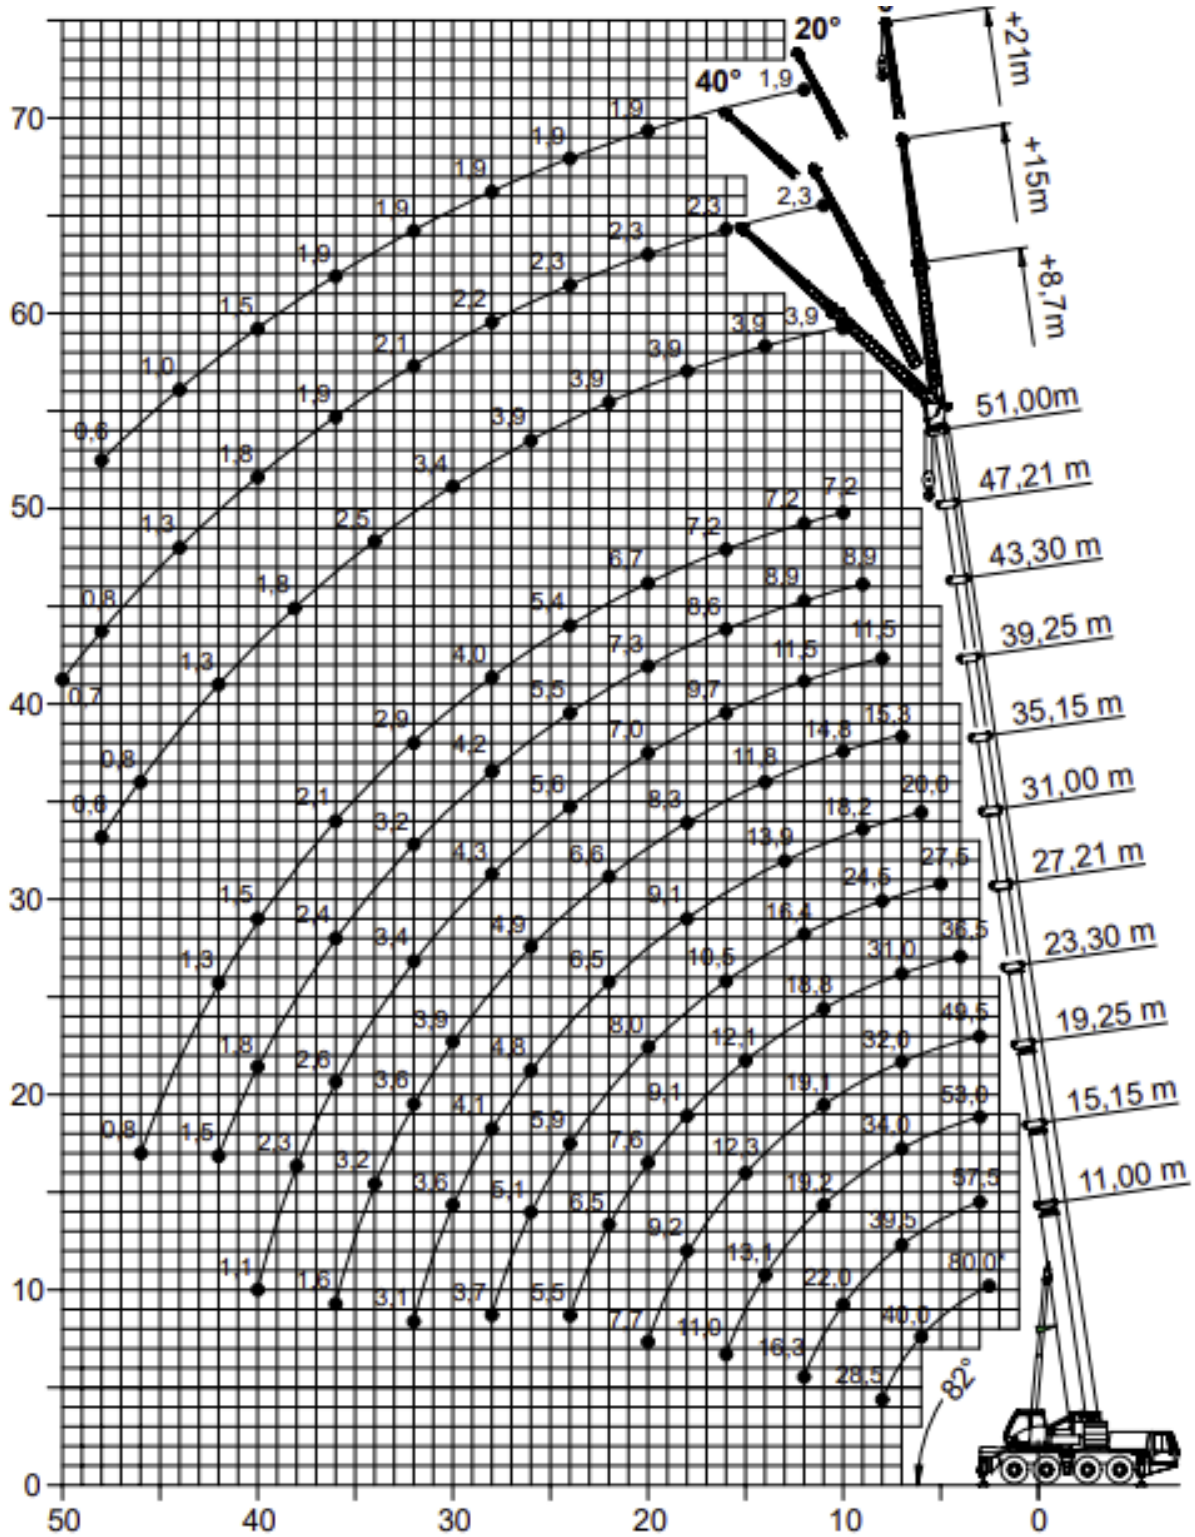

Price: On Request

Contact

martin.kirby@johnsonarabia.com

GROVE

GMK 4080-1

Serial Number 4080-2056

DATA SHEET

Year:	2007
Capacity:	80 t
Carrier Kilometres:	119,775 Kms
Upper Engine Hrs:	15,464 Hrs
Engine Make:	Mercedes
Transmission:	ZF-AS TRONIC automatic
Boom Length:	51 m
Fly Length :	15 m
Tyre size:	16.00 R25
Counterweight/s:	19.3t
Winches:	1
Hook Blocks:	3- Sheave 40t
Accessories:	N/A
Comments:	Excellent condition

GROVE

GMK 4080-1

Serial Number 4080-2056

DIMENSIONS

Price: On Request

Contact

martin.kirby@johnsonarabia.com

GROVE

GMK 4080-1

Serial Number 4080-2056

11,0 - 51,0 m

0° - 40°
8,7/15,0/21,0 m

7,0 m

360°

WORKING RANGE

Price: On Request