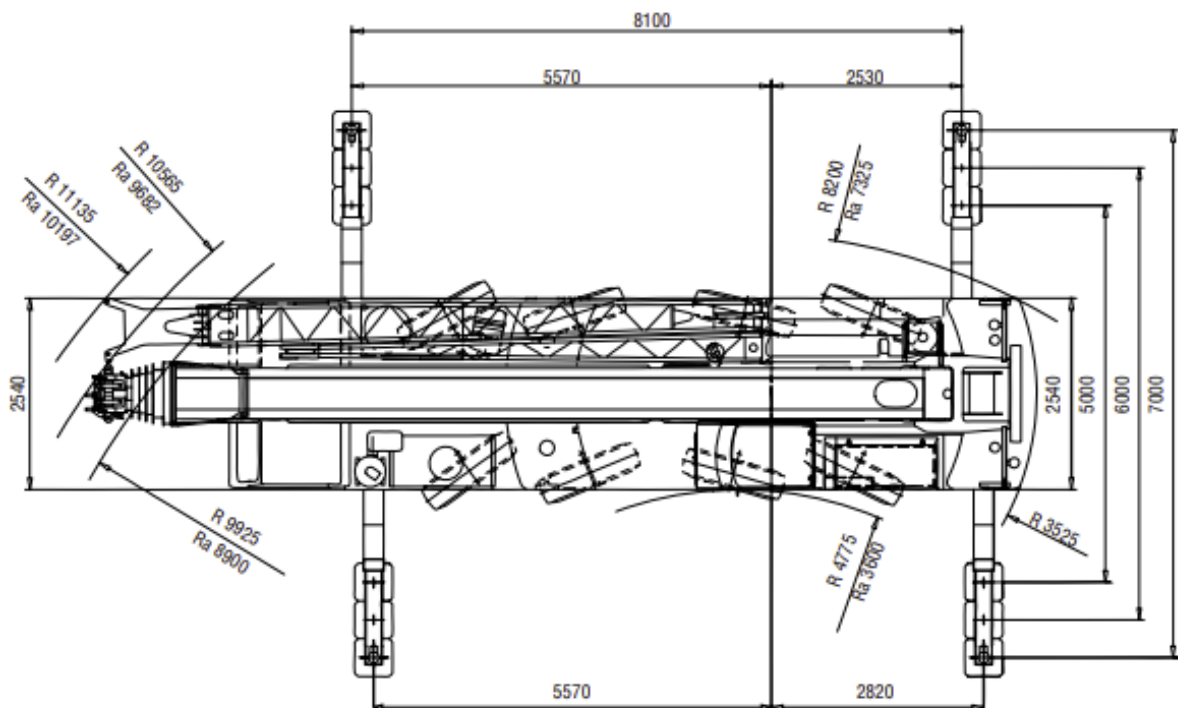

GROVE

GMK 4080-1

Serial Number 4080-2056

INFORMATION

YEAR OF PRODUCTION

2007

LOCATION

Oman/ UAE in a week

Price: On Request

Contact

martin.kirby@johnsonarabia.com

GROVE

GMK 4080-1

Serial Number 4080-2056

DATA SHEET

Year:	2007
Capacity:	80 t
Carrier Kilometres:	119,775 Kms
Upper Engine Hrs:	15,464 Hrs
Engine Make:	Mercedes
Transmission:	ZF-AS TRONIC automatic
Boom Length:	51 m
Fly Length :	15 m
Tyre size:	16.00 R25
Counterweight/s:	19.3t
Winches:	1
Hook Blocks:	3- Sheave 40t
Accessories:	N/A
Comments:	Excellent condition

GROVE

GMK 4080-1

Serial Number 4080-2056

DIMENSIONS

Price: On Request

Contact

martin.kirby@johnsonarabia.com

GROVE

GMK 4080-1

Serial Number 4080-2056

11,0 - 51,0 m

0° - 40°
8,7/15,0/21,0 m

7,0 m

360°

WORKING RANGE

Price: On Request