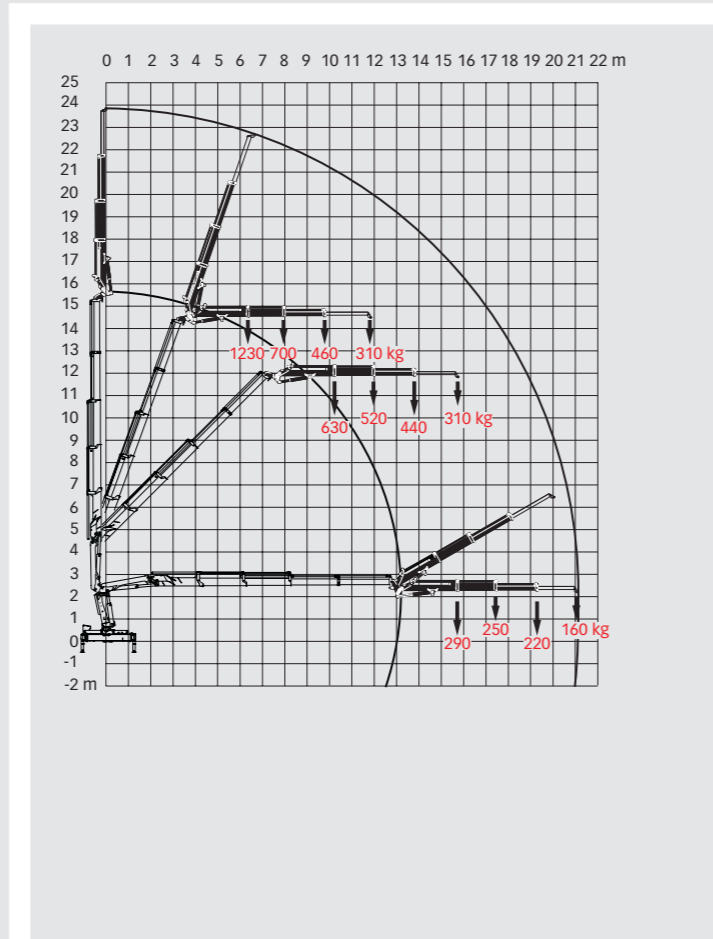

HIAB XS 144 Basic data

> HIAB XS 144 E-4 HiPro jib 45X-2

HIAB XS 144 Range 11-14 tm

Basic data

Disclaimer

Hiab cranes have been built to meet the highest standards of safety and service life and have been thoroughly tested. Strength calculations for this model have been carried out in accordance with EN13001. Hiab's certified Quality Assurance System complies with the ISO 9001. Some of the items in our literature may be extra equipment. Certain applications may require an official permit. We reserve the right to change technical specifications without prior notice. Hiab cranes produced for EU-countries are CE-marked and comply with the European Standard EN 12999.