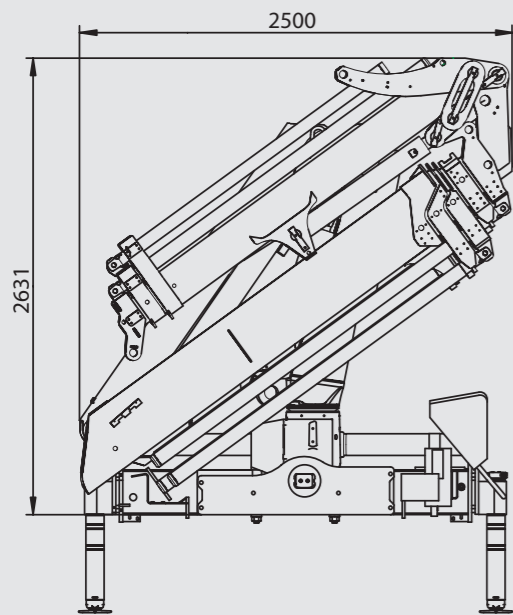

HIAB XS 144 Basic data

> HIAB XS 144 E-4 HiPro jib 45X-2

HIAB XS 144 Range 11-14 tm

Basic data

Disclaimer

Hiab cranes have been built to meet the highest standards of safety and service life and have been thoroughly tested. Strength calculations for this model have been carried out in accordance with EN13001. Hiab's certified Quality Assurance System complies with the ISO 9001. Some of the items in our literature may be extra equipment. Certain applications may require an official permit. We reserve the right to change technical specifications without prior notice. Hiab cranes produced for EU-countries are CE-marked and comply with the European Standard EN 12999.