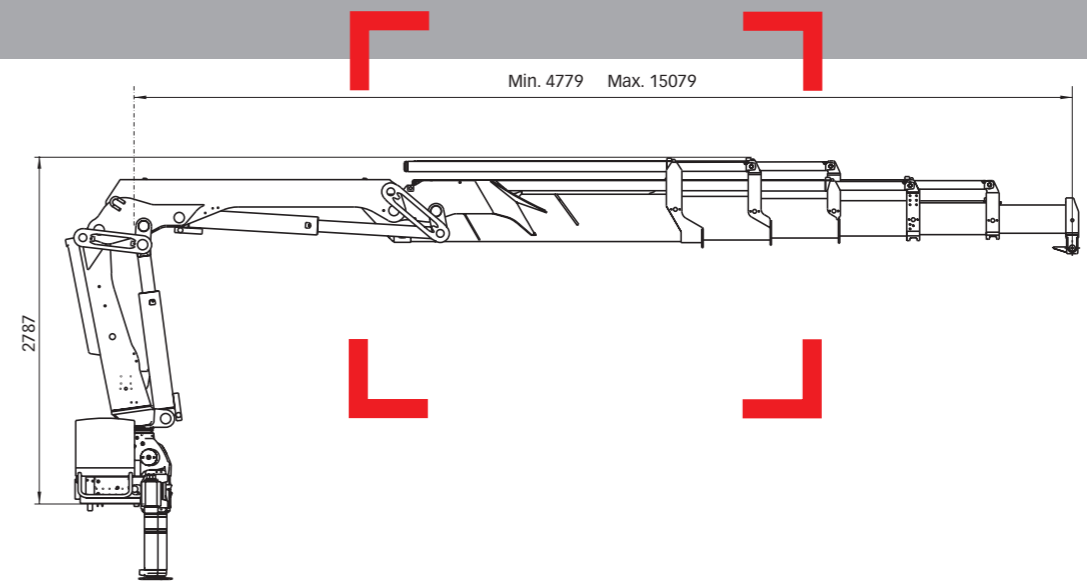

HIAB XS 144 Basic data

> HIAB XS 144 E-4 HiPro jib 45X-2

HIAB XS 144 Range 11-14 tm

Basic data

Disclaimer

Hiab cranes have been built to meet the highest standards of safety and service life and have been thoroughly tested. Strength calculations for this model have been carried out in accordance with EN13001. Hiab's certified Quality Assurance System complies with the ISO 9001. Some of the items in our literature may be extra equipment. Certain applications may require an official permit. We reserve the right to change technical specifications without prior notice. Hiab cranes produced for EU-countries are CE-marked and comply with the European Standard EN 12999.