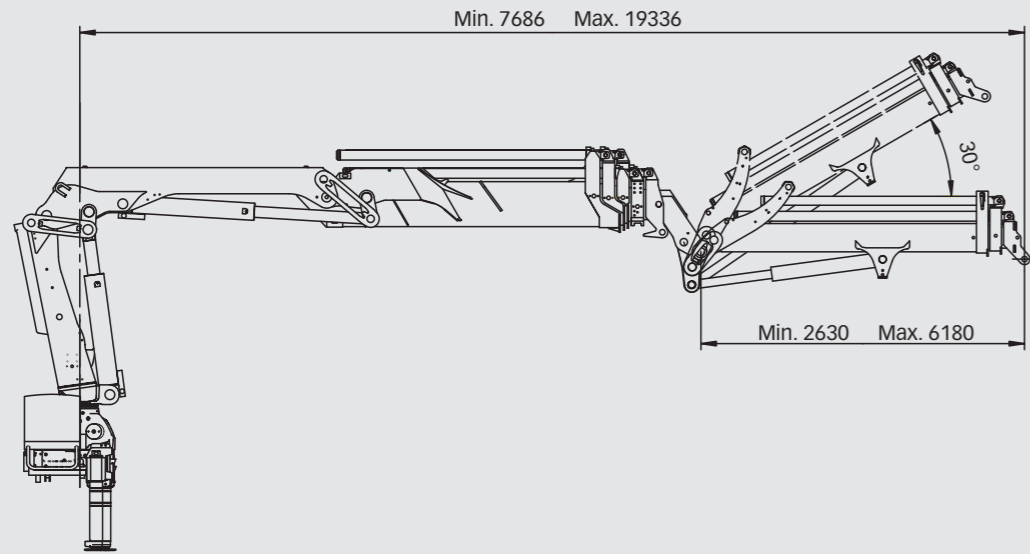

HIAB XS 144 Basic data

> HIAB XS 144 E-4 HiPro jib 45X-2

HIAB XS 144 Range 11-14 tm

Basic data

Disclaimer

Hiab cranes have been built to meet the highest standards of safety and service life and have been thoroughly tested. Strength calculations for this model have been carried out in accordance with EN13001. Hiab's certified Quality Assurance System complies with the ISO 9001. Some of the items in our literature may be extra equipment. Certain applications may require an official permit. We reserve the right to change technical specifications without prior notice. Hiab cranes produced for EU-countries are CE-marked and comply with the European Standard EN 12999.